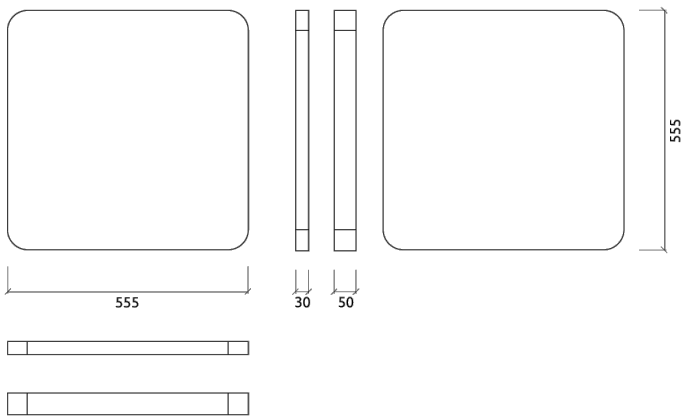

Technical Information

Features

Type:
Absorber

Absorption range: 315 Hz to 8000 Hz

Acoustic Class: B | (α_w) = 0,80

Available fire rates:
FG | Furniture Grade

Material:
- Acoustic fabric
- Calibrated cell acoustic foam

Dimensions:

FG - SF | 555x555x50mm | 0.5 Kg